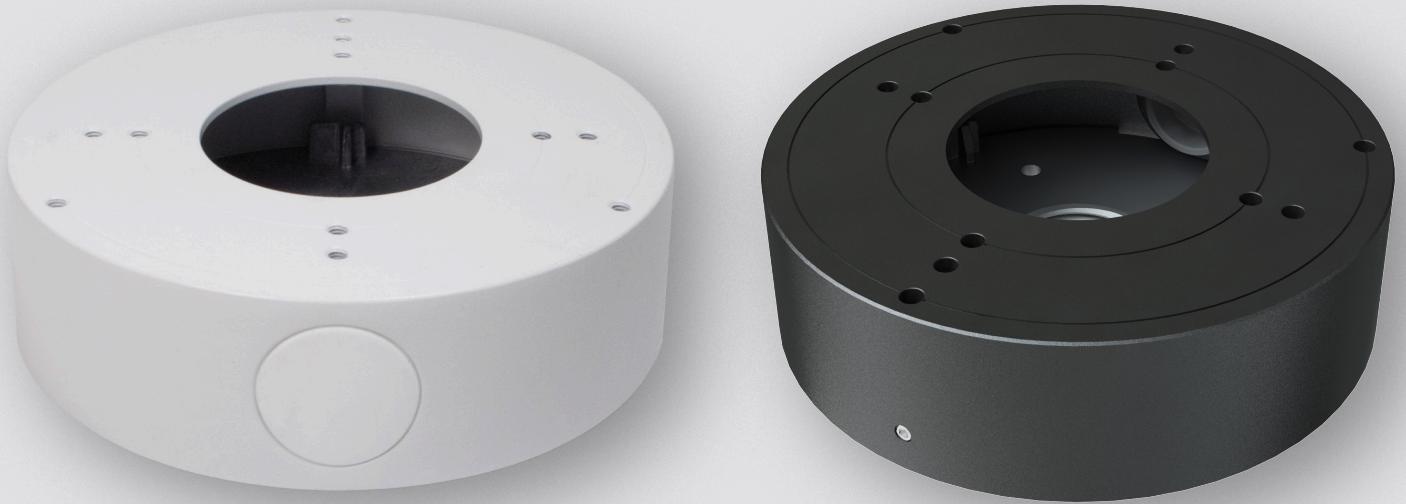

WJBEBV | WJBEBVG

JUNCTION BOX

Junction Box for Varifocal and Auto Focus Eyeball Cameras

Key Features

- Aluminium alloy material with surface spray treatment
- Dust proof design
- Bottom inlet and side inlet
- Available for wall or ceiling mounting

The Genie **WJBEBV** and **WJBEBVG** are junction boxes for varifocal and auto focus eyeball cameras in a white or grey finish.

Specification

Material	Aluminium alloy
Colour	White Grey
Ingress Protection	IP65
Working Temperature	-40°C ~ +60°C (-40°F ~ +140°F)
Working Humidity	10% ~ 90%
Load Bearing	The wall must be strong enough to withstand at least 3 times the weight of the camera and the junction box.
Dimensions	132 × 38.8 mm
Weight	215g

Dimensions