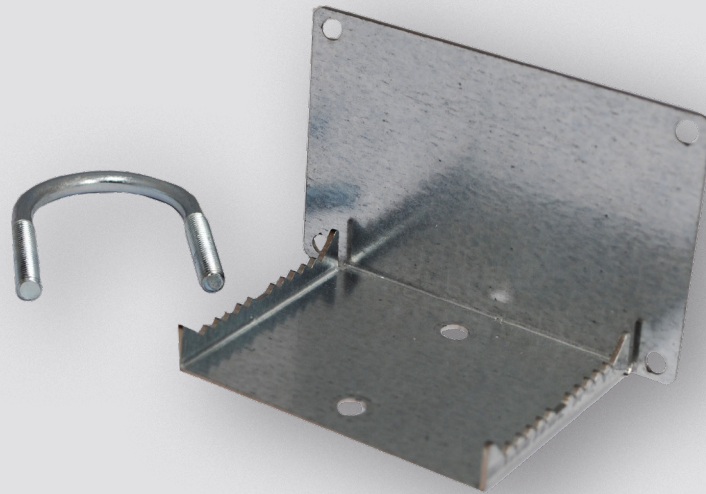

RF200PM

ACCESSORY

Pole Mount Kit for RF200 and RF450 Range

Key Features

- Galvanized pole mount bracket for easy RF200D, RF200V and RF450V
- Serrated edges to grip the pole
- Maximum accepted pole diameter is 34mm

The Genie RF200PM is a pole mount kit for RF200V, RF200D and RF450V.

Dimensions