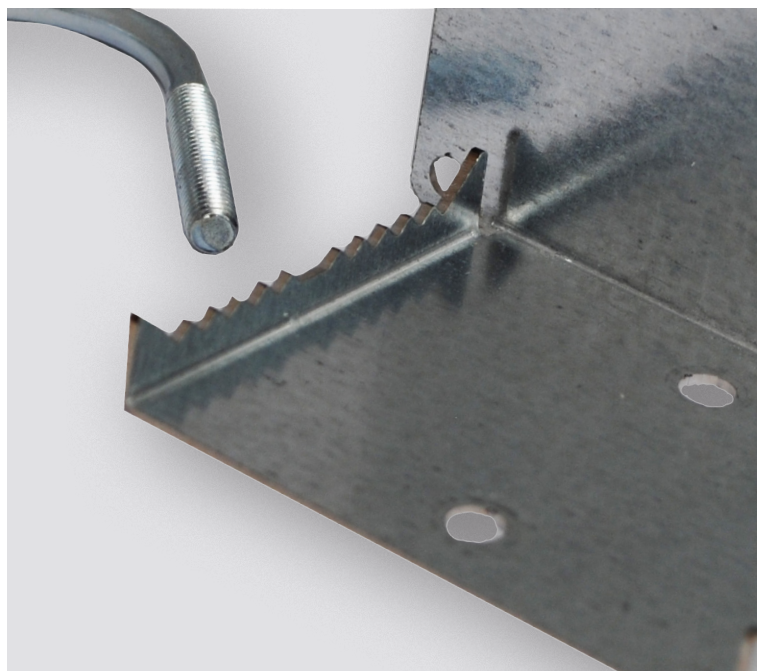

RF200PM

ACCESSORY

Pole Mount Kit for RF200 and RF450 Range

Key Features

- Galvanized pole mount bracket for easy RF200D, RF200V and RF450V
- Serrated edges to grip the pole
- Maximum accepted pole diameter is 34mm

The Genie RF200PM is a pole mount kit for RF200V, RF200D and RF450V.

Dimensions