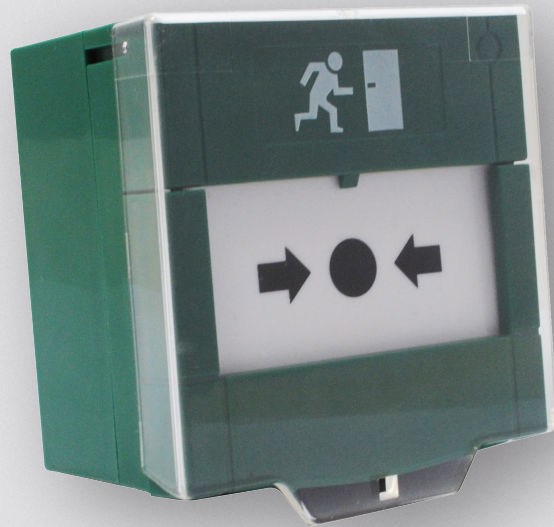

# EXIT BUTTON

Green Resettable Call Point

## Key Features

---

- Resettable call point
- Dimensions: 86 × 86 × 61 mm

The Genie RCP-2PL is a green resettable call point.