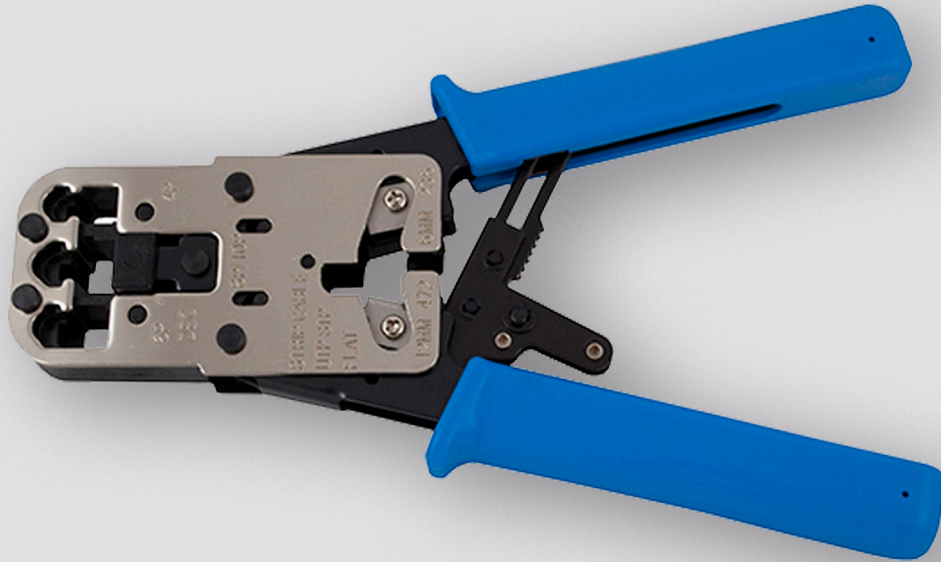

GAT005

ACCESSORY

Crimp Tool

Key Features

- Crimp tool for modular RJ45/RJ11 crimp plugs

The Genie GAT005 is a crimp tool for modular RJ45/RJ11 crimp plugs.