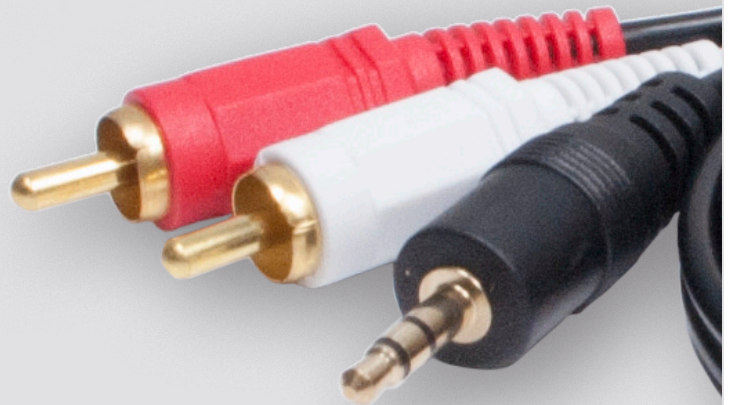

GAIPLEAD

AUDIO ACCESSORY

IP Audio Lead

Key Features

- Male mini 3.5mm jack stereo
- Male RCA for cameras with audio
- Compatible with selected IP cameras

The Genie **GAIPLEAD** is an IP audio lead.

genie